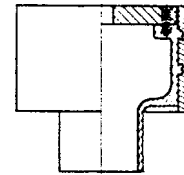

TYPE B

Cast bronze with integrally-cast steel sleeve for direct welding to deck, eliminating the need for silbrazing. Furnished with manual valve for positive back flow protection, bell baffle, and with Navy standard flush strainer. Outlet furnished for silver solder connection.

TYPE B
Bronze - 511102
Alum - 510102

TYPE C

Cast bronze with integrally-cast steel sleeve for direct welding to deck, eliminating the need for silbrazing. Plain deck or shower drain furnished with Navy standard flush strainer. Outlet furnished for silver solder connection.