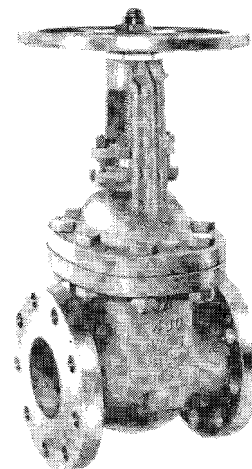


NAVY BRONZE GATE

250 WOG

MIL-V-1189 TYPE I, CLASS 2

DWG 2177917 SIZES: 2¹/₂, 3, 4, 5, 6, 8, 10, 12

DWG 1385602 SIZES: 2, 3¹/₂, 7, 9

SIZES: 2" to 12"

DESIGN DESCRIPTION

Bronze body and bonnet

Bolted bonnet

Outside screw and yoke

Monel trim

Flanged ends (Mil-F-20042)

PRESSURE / TEMPERATURE RATINGS

250 psi wog 150F

150 psi wog 425F

412101

NAVY BRONZE GATE

400 WOG

MIL-V-1189 TYPE I, CLASS 3 (OSY)

TYPE II, CLASS 3 (NRS)

SIZES: 1" to 8"

413101 OSY

413201 NRS